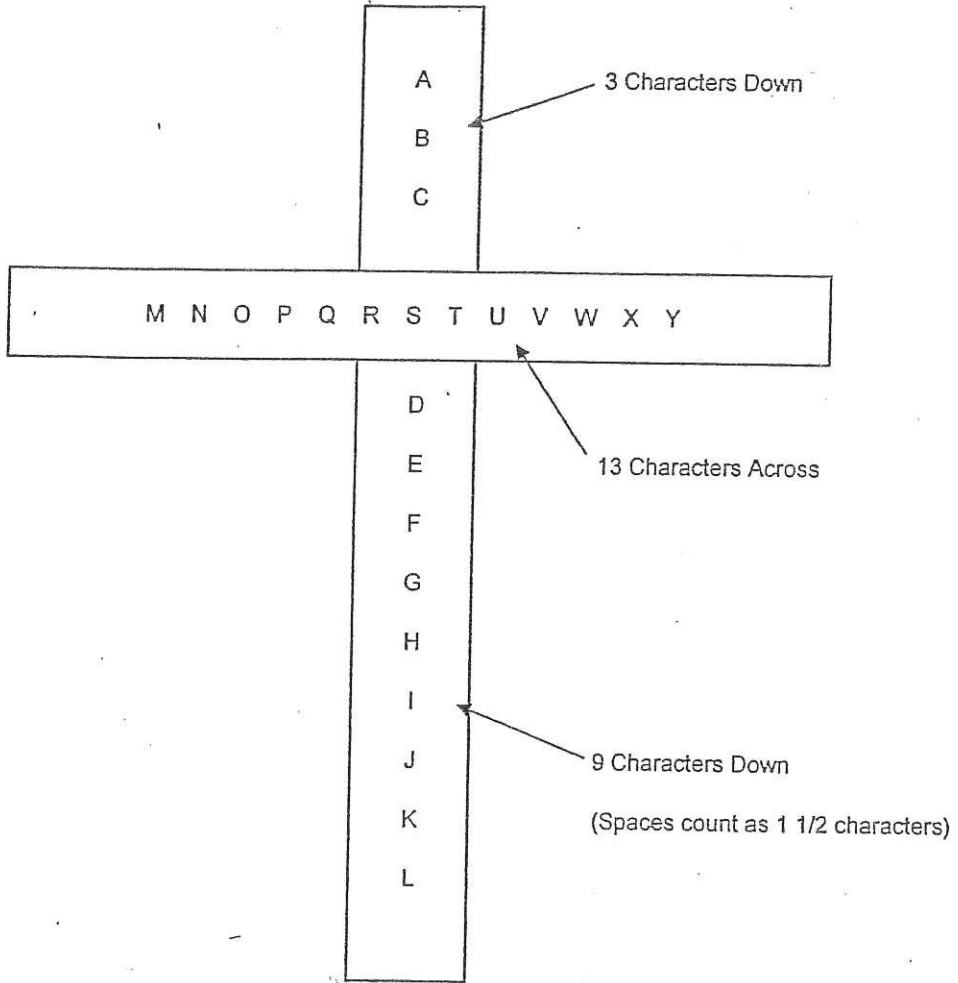

Small Cross

2 FEET HUGH

Available in:

Pine or Oak

Color:

Natural or Stained

Images

Picture Heart, Red Heart or Green Shamrock